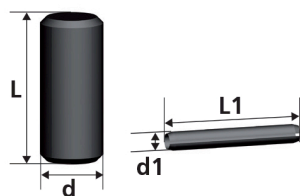

Tipo Type	Per gancio tipo For hook type						
KBSW 5-6	KHSW 5-6	KLHW 6		XKW 5-6	KPW 5-6		KRW 5-6
KBSW 7	KHSW 7	KLHW 7	KFW 7	XKW 7	KPW 7	KCHW 7	KRW 7
KBSW 8	KHSW 8	KLHW 8	KFW 8	XKW 8	KPW 8	KCHW 8	KRW 8
KBSW 10	KHSW 10	KLHW 10	KFW 10	XKW 10	KPW 10	KCHW 10	KRW 10
KBSW 13	KHSW 13	KLHW 13	KFW 13	XKW 13	KPW 13	KCHW 13	KRW 13
KBSW 16	KHSW 16	KLHW 16		XKW 16	KPW 16	KCHW 16	KRW 16
KBSW 19-20	KHSW 19-20	KLHW 19-20			KPW 19-20		KRW 19-20
KBSW 22	KHSW 22	KLHW 22			KPW 22		KRW 22
KBSW 26		KLHW 26					

Tipo Type	Dimensioni Dimensions				Peso Weight
	d mm	d1 mm	L mm	L1 mm	Kg
KBSW 5-6	7,4	2,5	16,5	16	0,01
KBSW 7	9,0	3,0	23,0	22	0,02
KBSW 8	10,0	3,0	23,0	22	0,02
KBSW 10	12,5	3,5	29,5	28	0,03
KBSW 13	16,0	4,0	37,0	36	0,06
KBSW 16	20,0	4,5	52,0	40	0,10
KBSW 19-20	24,0	5,0	73,0	50	0,20
KBSW 22	27,0	5,0	71,0	55	0,32
KBSW 26	33,0	5,0	86,0	70	0,58